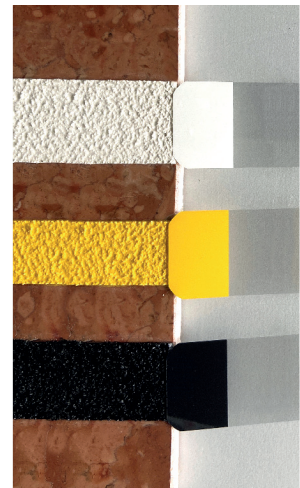

Visibility and anti-slip stripes on public staircases

Particularly for the protection of visually impaired people, the DIN 18040/part 1 for barrier-free construction of the German Institute for Standardization stipulates that both the entry and exit steps in public areas (e.g., town halls, car parks, hospitals and museums) must be provided with a visual stripe. This refers to the tread (horizontal) and the riser (vertical) for indoor and outdoor staircases. The step markings must contrast visually with the steps and the adjoining landings below.

For the visual stripe on the tread (horizontal), AKEMI recommends the product **AKEMIPOX® 4050 Anti-Slip Mix**. In addition to the visual effect, this product also grants the slip resistance class R11.

For the visible stripe on the riser (vertical), the AKEMI **Lettering Colours Sprays** are particularly suitable in combination with AKEMI **Lettering Primer Spray**.

The colour difference between the visible stripe and the stair material should be at least 40%. The RAL colour numbers and names as well as the light reflectance values for determining the contrast can be found in our technical data sheets.

We usually recommend the following product pairings as contrasting colours:

AKEMIPOX® 4050 Anti-Slip Mix (for the tread)	Lettering Colour Sprays (for the riser)
white (Art. No. 10583)	traffic white (Art. No. 13405)
yellow (Art. No. 10587)	colza yellow (Art. No. 13406)
anthracite (Art. No. 10581)	black (Art. No. 11419)

The AKEMI **Colour Fan Lettering Colours** can be provided by specialist dealers. All colours are now also available as brush application and sprays.

Special properties of AKEMI **Lettering Colour Sprays** in general:

- dust-dry after 10 minutes
- long durability

Advantages of AKEMI **Lettering Primer Spray**: